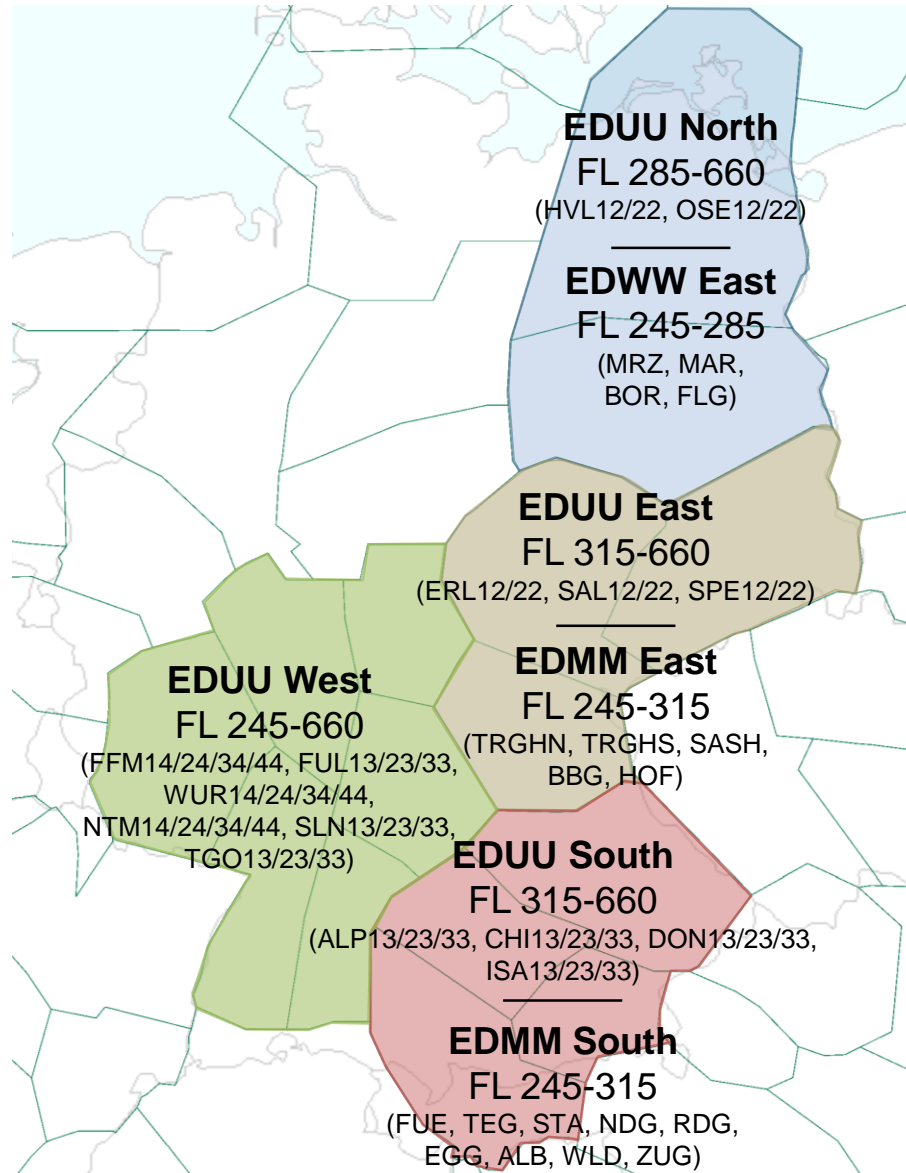

# DFS Free Route Airspace – Overview FRA Cells

Note: **Not for operational use!** - This picture does not show local delegations like balconies etc.